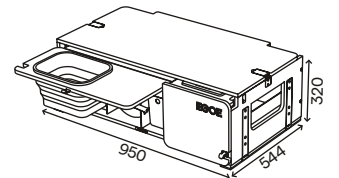

kleur front: oranje HPL

PROMO 3 749 EUR
4 010 EUR
price including VAT

Nestbox Tramp 250 Kitchen set

body (removable water pressure bag,
storage spaces designed primarily for cooling bag),
removable stove (version Tramp)

kleur front: licht grijs + zwart HPL

PROMO 1 749 EUR
2 245 EUR
price including VAT

Nestbox Camper 200 Complete set+

body with fixed integrated water module and storage space
intended primarily for the cooling bag,
removable cooker module (version Camper),
bed (bed base with side rails, universal bed base support, mattress with side parts)