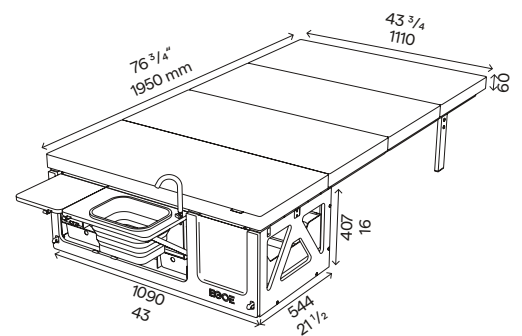

EGOE

PROMOTIES

Nestbox Hiker 100 Complete set

body, removable water module and cooker module,
storage space intended primarily for a fridge,
bed (bed base with side rails, bed base support, mattress with side parts)

kleur front: rood HPL
kleur stof: rood
kleur matras: oranje naar bruin

PROMO 3 899 EUR
4 590 EUR
price including VAT

Nestboard Combo 600 Complete set+

body with fixed integrated water module and storage space,
removable water module and cooker module (version Combi 600),
bed (bed base with side rails, bed base support, mattress with side parts)