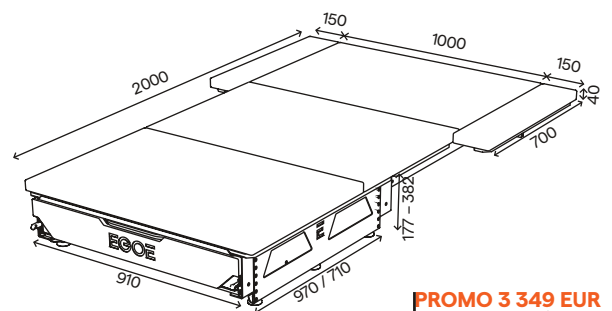

EGOE

PROMOTIES

Nestbox Hiker 100 Complete set

body, removable water module and cooker module,
storage space intended primarily for a fridge,
bed (bed base with side rails, bed base support, mattress with side parts)

kleur front: rood HPL
kleur stof: rood
kleur matras: oranje naar bruin

PROMO 3 899 EUR
4 590 EUR
price including VAT

Nestboard Combo 600 Complete set+

body with fixed integrated water module and storage space,
removable water module and cooker module (version Combi 600),
bed (bed base with side rails, bed base support, mattress with side parts)

kleur front: zwart HPL
kleur matras: oranje naar antraciet

PROMO 3 349 EUR
3 740 EUR
price including VAT

Supertramp 300 Complete set+

body, removable water module and cooker module,
storage space intended primarily for a fridge,
bed (bed base with side rails, bed base support, mattress with side parts)