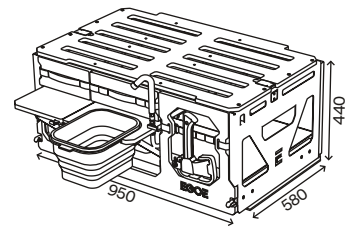

kleur front: zwart HPL
kleur matras: antraciet

PROMO 4 749 EUR
5 310 EUR
price including VAT

EGOE

PROMOTIES

Nestbox Supertramp 300 Kitchen set

body, removable water module and cooker module,
storage space intended primarily for a fridge

kleur front: oranje HPL

PROMO 3 749 EUR
4 010 EUR
price including VAT

Nestbox Tramp 250 Kitchen set

body (removable water pressure bag,
storage spaces designed primarily for cooling bag),
removable stove (version Tramp)

kleur front: licht grijs + zwart HPL

PROMO 1 749 EUR
2 245 EUR
price including VAT

Nestbox Camper 200 Complete set+

body with fixed integrated water module and storage space
intended primarily for the cooling bag,
removable cooker module (version Camper),
bed (bed base with side rails, universal bed base support, mattress with side parts)