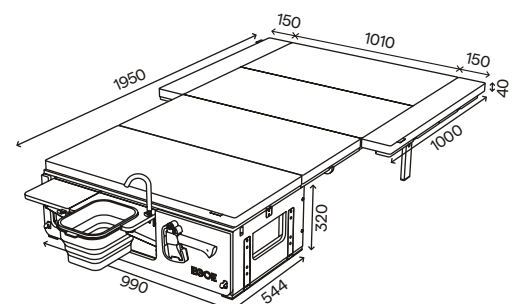

PROMO 3 999 EUR
4 640 EUR
price including VAT