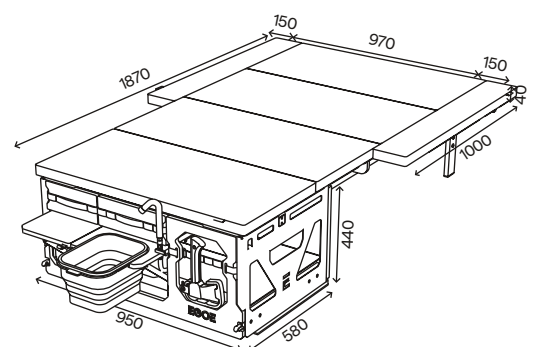

PROMO 4 749 EUR
5 310 EUR
price including VAT