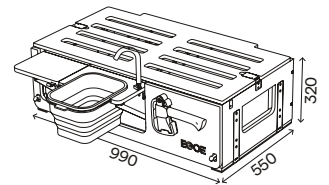

~~3 689 EUR~~

3 199 EUR

Prijs Incl. Btw