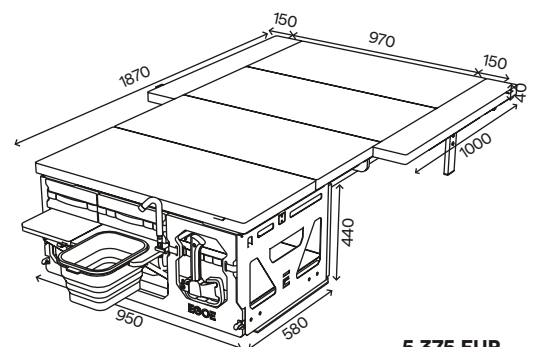

5 375 EUR

4 749 EUR
Prijs Incl. Btw