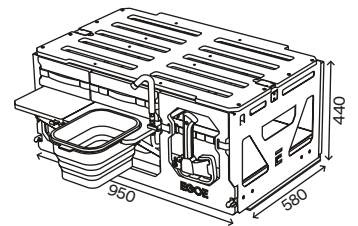

kleur front: zwart HPL
kleur matras: antraciet

5 375 EUR

4 749 EUR
Prijs Incl. Btw

EGOE

ZOLANG DE VOORRAAD STREKT

STOCKPROMOTIES

Nestbox Supertramp 300 Kitchen set

body, removable water module and cooker module,
storage space intended primarily for a fridge

kleur front: oranje HPL

~~4 199 EUR~~

3 749 EUR

Prijs Incl. Btw

Nestbox Camper 200 Kitchen set

body with fixed integrated water module and storage space intended primarily for
the cooling bag and removable cooker module (version Camper)