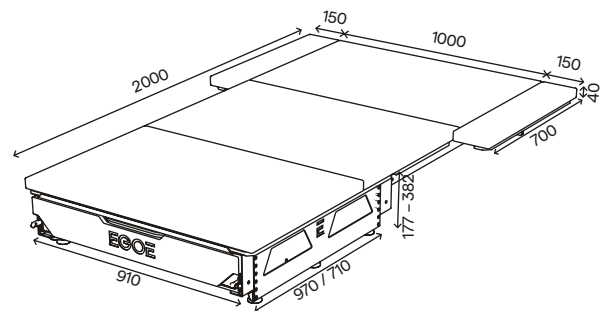

EGOE

ZOLANG DE VOORRAAD STREKT

STOCKPROMOTIES

Nestbox Hiker 100 Complete set

body, removable water module and cooker module,
storage space intended primarily for a fridge,
bed (bed base with side rails, bed base support, mattress with side parts)

kleur front: rood HPL
kleur stof: rood
kleur matras: oranje naar bruin

4 675 EUR

3 899 EUR
Prijs Incl. Btw

Nestboard Combo 600 Complete set+

body with fixed integrated water module and storage space,
removable water module and cooker module (version Combi 600),
bed (bed base with side rails, bed base support, mattress with side parts)

kleur front: zwart HPL
kleur matras: oranje naar antraciet

3 799 EUR

3 349 EUR
Prijs Incl. Btw

Supertramp 300 Complete set+

body, removable water module and cooker module,
storage space intended primarily for a fridge,
bed (bed base with side rails, bed base support, mattress with side parts)