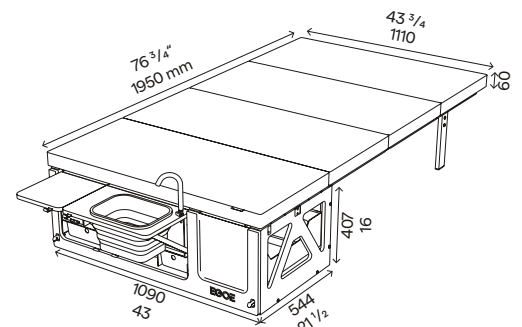

EGOE

ZOLANG DE VOORRAAD STREKT

STOCKPROMOTIES

Nestbox Hiker 100 Complete set

body, removable water module and cooker module,
storage space intended primarily for a fridge,
bed (bed base with side rails, bed base support, mattress with side parts)

kleur front: rood HPL
kleur stof: rood
kleur matras: oranje naar bruin

4 675 EUR

3 899 EUR
Prijs Incl. Btw

Nestboard Combo 600 Complete set+

body with fixed integrated water module and storage space,
removable water module and cooker module (version Combi 600),
bed (bed base with side rails, bed base support, mattress with side parts)